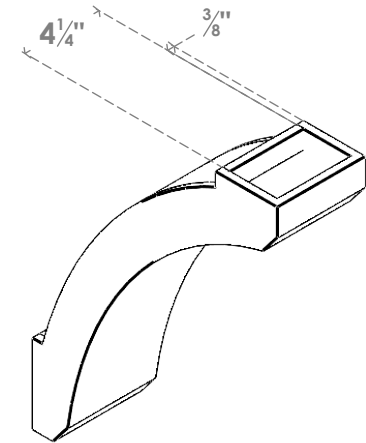

ITEM NUMBER: BRCPO050X14000X18000LFT

5"W X 14"D X 18"H LAFAYETTE ARCHITECTURAL GRADE PVC OPEN BRACE

SIDE PROFILE

FRONT PROFILE

ISOMETRIC

EKENA MILLWORK
 2300 WEST MAIN ST.
 CLARKSVILLE, TX 75426
 TOLL FREE: 866-607-0453
 WWW.EKENAMILLWORK.COM

NOTES

1. INSTALLATION TO BE COMPLETED IN ACCORDANCE WITH MANUFACTURER'S SPECIFICATIONS.
2. DRAWING MAY NOT BE TO SCALE
3. THIS DRAWING IS INTENDED FOR DESIGN AND PLANNING PURPOSES ONLY.
4. ALL INFORMATION CONTAINED HEREIN WAS CURRENT AT THE TIME OF DEVELOPMENT BUT MUST BE REVIEWED AND APPROVED BY THE PRODUCT MANUFACTURER TO BE CONSIDERED ACCURATE.
5. ARCHITECTURAL GRADE PVC PRODUCTS ARE MADE FROM EXPANDED CELLULAR PVC AND COME NATURALLY WHITE BUT MAY BE PAINTED