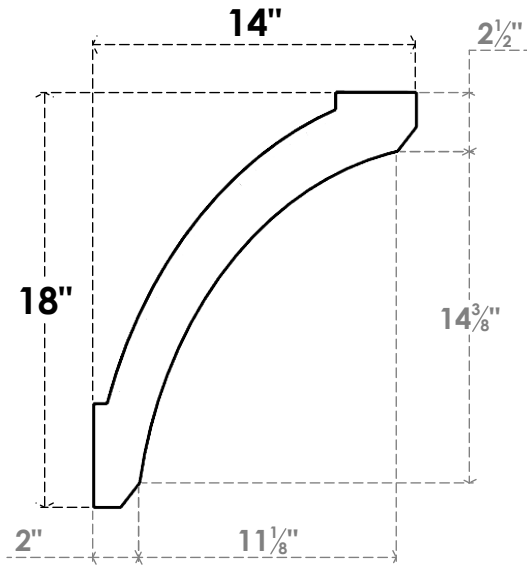

ITEM NUMBER: BRCPO050X14000X18000LFT

5"W X 14"D X 18"H LAFAYETTE ARCHITECTURAL GRADE PVC OPEN BRACE

SIDE PROFILE

FRONT PROFILE

ISOMETRIC

EKENA MILLWORK
 2300 WEST MAIN ST.
 CLARKSVILLE, TX 75426
 TOLL FREE: 866-607-0453
 WWW.EKENAMILLWORK.COM