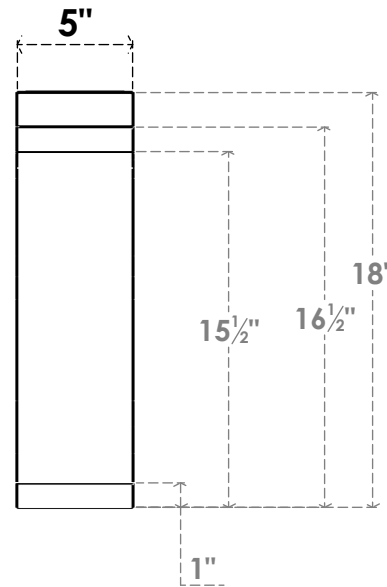

ITEM NUMBER: BRCPO050X14000X18000LFT

5"W X 14"D X 18"H LAFAYETTE ARCHITECTURAL GRADE PVC OPEN BRACE

SIDE PROFILE

FRONT PROFILE

ISOMETRIC

EKENA MILLWORK
 2300 WEST MAIN ST.
 CLARKSVILLE, TX 75426
 TOLL FREE: 866-607-0453
 WWW.EKENAMILLWORK.COM

NOTES

1. INSTALLATION TO BE COMPLETED IN ACCORDANCE WITH MANUFACTURER'S SPECIFICATIONS.
2. DRAWING MAY NOT BE TO SCALE
3. THIS DRAWING IS INTENDED FOR DESIGN AND PLANNING PURPOSES ONLY.
4. ALL INFORMATION CONTAINED HEREIN WAS CURRENT AT THE TIME OF DEVELOPMENT BUT MUST BE REVIEWED AND APPROVED BY THE PRODUCT MANUFACTURER TO BE CONSIDERED ACCURATE.
5. ARCHITECTURAL GRADE PVC PRODUCTS ARE MADE FROM EXPANDED CELLULAR PVC AND COME NATURALLY WHITE BUT MAY BE PAINTED